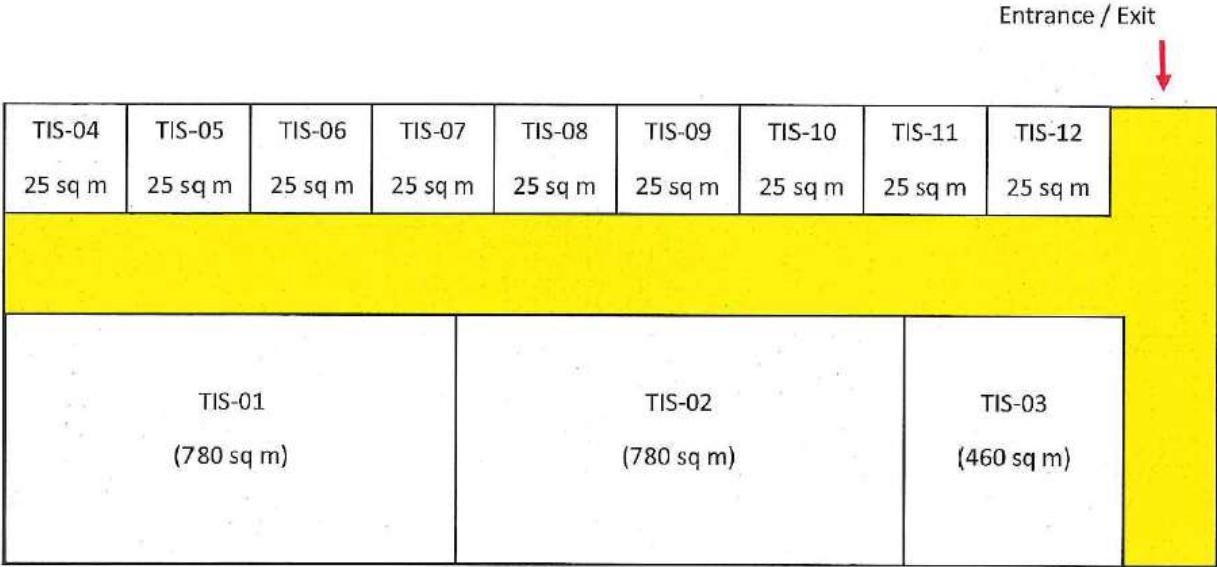

Location Map

PULAU PUNGGOL AGGREGATE TERMINAL - ISOLATION SUB-PLOTS

Appendix 3

APPENDIX 4

TUAS AGGREGATE TERMINAL

Tuas Aggregate Terminal – Isolation Sub-Plots (Plot 10A)

Note: ISP are not drawn to scale